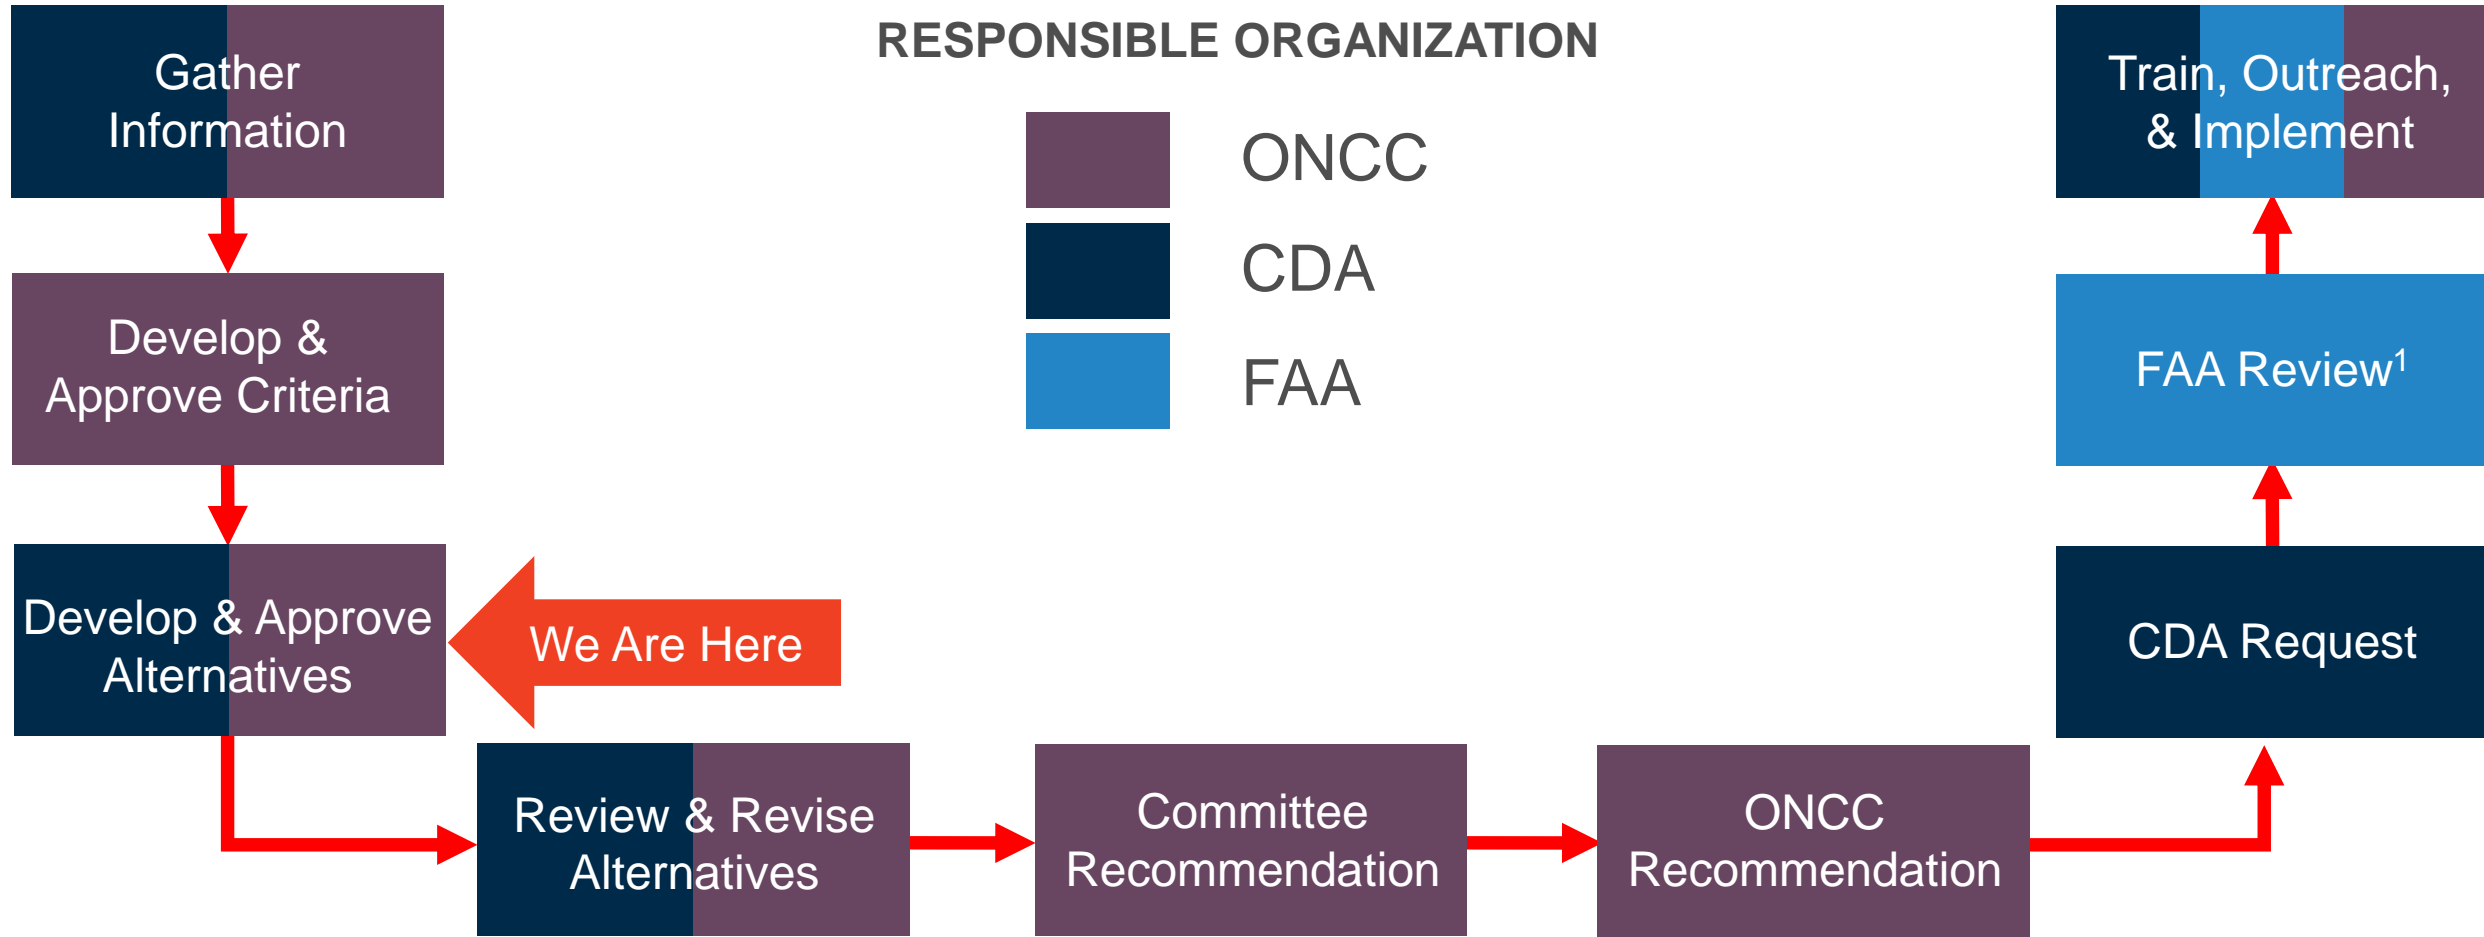

FLY QUIET 21 PROCESS

FLY QUIET 21 PROCESS

FLY QUIET 21 COMPONENTS

PREFERENTIAL RUNWAYS

Configurations

Rotation Schedule

DEPARTURE PROCEDURES

Type

Path

Altitude

PROGRAM COORDINATION

Ground Movements

Stakeholder Coordination

Community Outreach

FLY QUIET 21 COMPONENTS

Configurations

Arrival Runways

Rotation Schedule

Departure Procedures

Departure Profiles

Ground Movements

Stakeholder Coordination