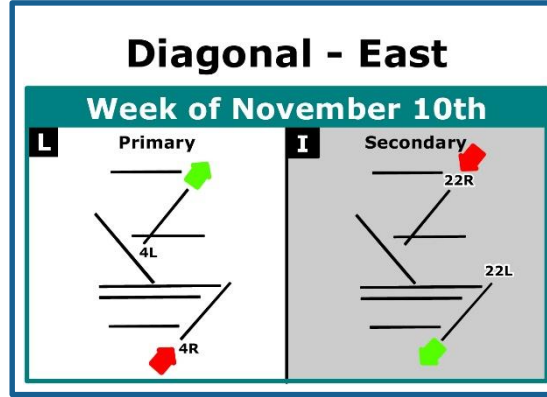

Path

Altitude

PROGRAM COORDINATION

Ground Movements

Stakeholder Coordination

Community Outreach

FLY QUIET 21 COMPONENTS

Configurations

Arrival Runways

Rotation Schedule

Departure Procedures

Departure Profiles

Ground Movements

Stakeholder Coordination