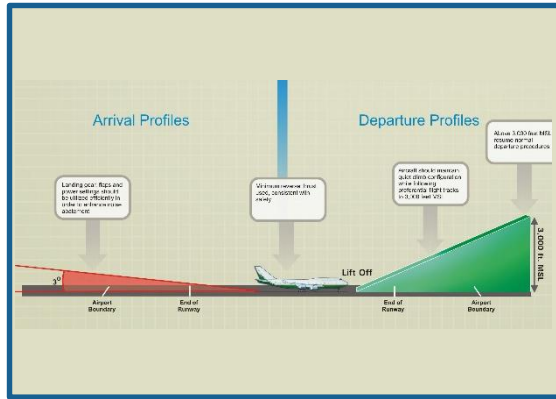

Path

Altitude

PROGRAM COORDINATION

Ground Movements

Stakeholder Coordination

Community Outreach

FLY QUIET 21 COMPONENTS

Configurations

Arrival Runways

Rotation Schedule

Departure Procedures

Departure Profiles

Ground Movements

Stakeholder Coordination