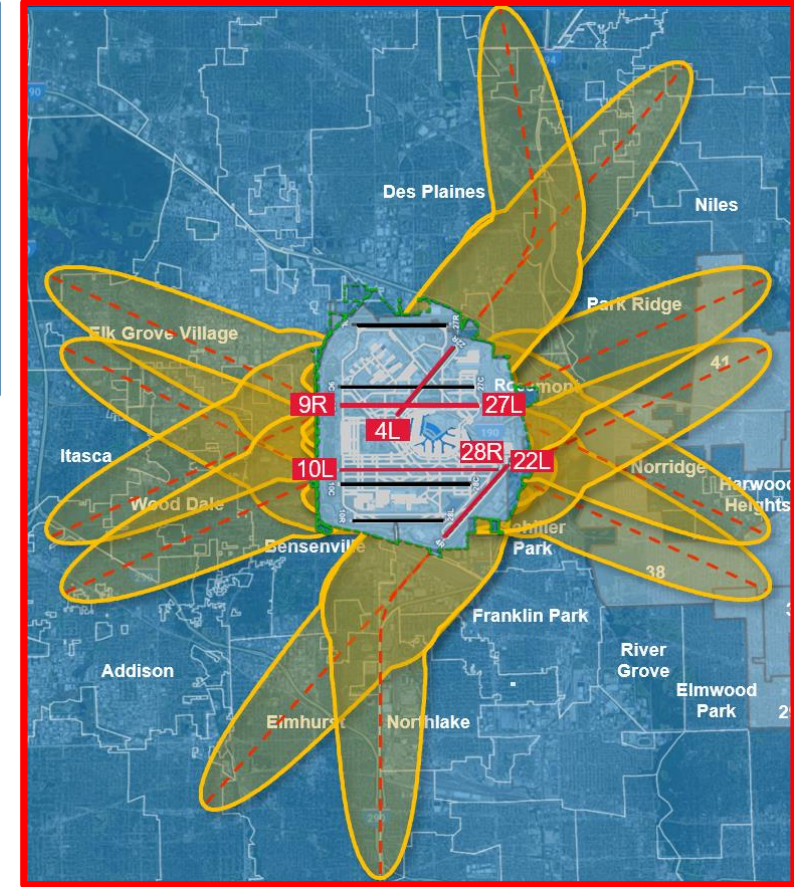

Path

Altitude

PROGRAM COORDINATION

Ground Movements

Stakeholder Coordination

Community Outreach

FLY QUIET 21 COMPONENTS

Configurations

Arrival Runways

Rotation Schedule

Departure Procedures

Departure Profiles

Ground Movements

Stakeholder Coordination