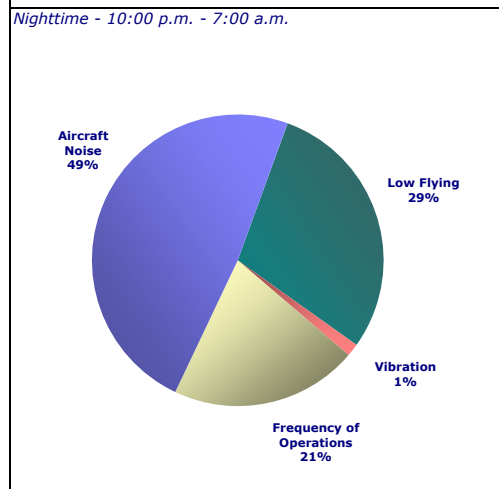

Nature of Noise Complaints

Method of Noise Complaint

Phone	0.1%
Internet	99.9%
Total	100%

Notes:

1. Complaints made within the State of Illinois.
2. 112,572 of 117,819 complaints in Bensenville came from 3 addresses.
3. 56,060 of 130,139 complaints in Chicago came from 6 addresses.
4. 25,929 of 58,929 complaints in Elk Grove Village came from 4 addresses.
5. 9,928 of 11,692 complaints in Itasca came from 1 address.
6. 7,064 of 7,559 complaints in Niles came from 1 address.
7. 9,526 of 30,190 complaints in Park Ridge came from 1 address.
8. 16,437 of 21,423 complaints in Schiller Park came from 2 addresses.
9. 20,791 of 37,416 complaints in Wood Dale came from 3 addresses.
10. 18,877 of 20,254 complainants in Chicago are anonymous.
11. 28,213 of 58,289 complainants in Elk Grove Village are anonymous.
12. 11,383 of 11,410 complainants in Schaumburg are anonymous.