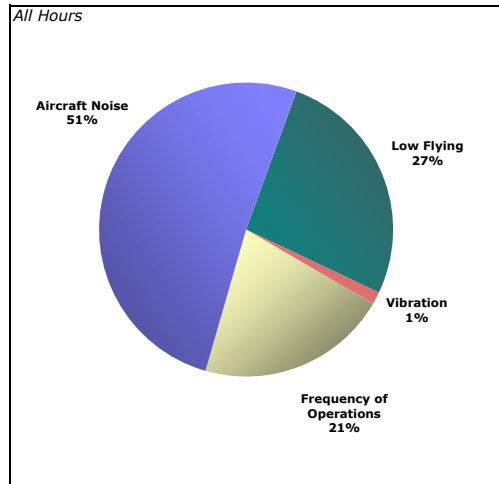

Nature of Noise Complaints

Method of Noise Complaint

Phone	0.1%
Internet	99.9%
Total	100%

Notes:

1. Complaints made within the State of Illinois.
2. 112,572 of 117,819 complaints in Bensenville came from 3 addresses.
3. 56,060 of 130,139 complaints in Chicago came from 6 addresses.
4. 25,929 of 58,929 complaints in Elk Grove Village came from 4 addresses.
5. 9,928 of 11,692 complaints in Itasca came from 1 address.
6. 7,064 of 7,559 complaints in Niles came from 1 address.
7. 9,526 of 30,190 complaints in Park Ridge came from 1 address.
8. 16,437 of 21,423 complaints in Schiller Park came from 2 addresses.
9. 20,791 of 37,416 complaints in Wood Dale came from 3 addresses.
10. 18,877 of 20,254 complainants in Chicago are anonymous.
11. 28,213 of 58,289 complainants in Elk Grove Village are anonymous.
12. 11,383 of 11,410 complainants in Schaumburg are anonymous.